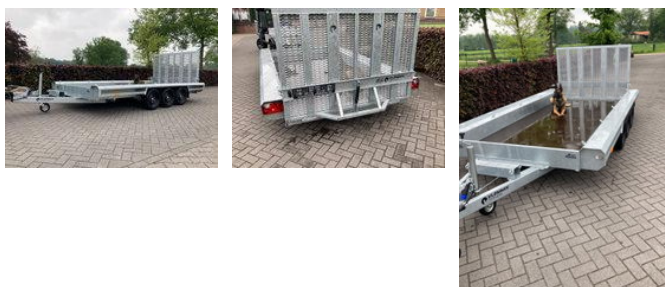

## General characteristics

Brand	Diversen
Subcategory	Other trailers
Condition	Used
Reference	191862

Diversen  VLEMMIX MACHINE TRANSPORTERS

Accessories