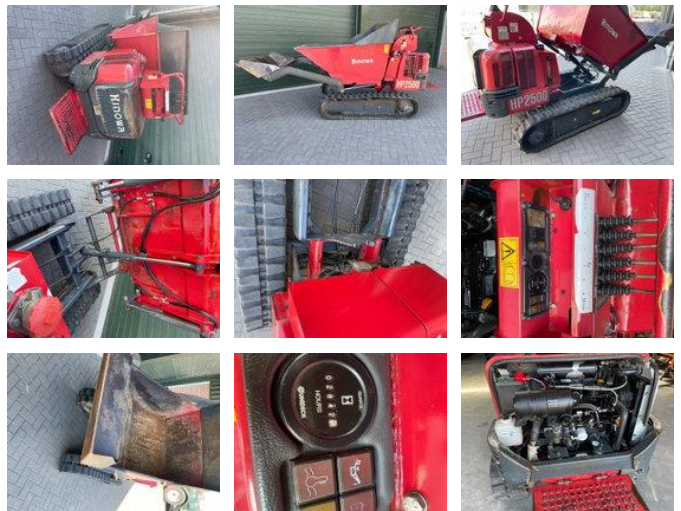

## Hinowa HP 2500

### General characteristics

Brand	Hinowa
Subcategory	Tracked
Year of construction	2013
Condition	Used
General state	Good

Hinowa HP 2500

Accessories