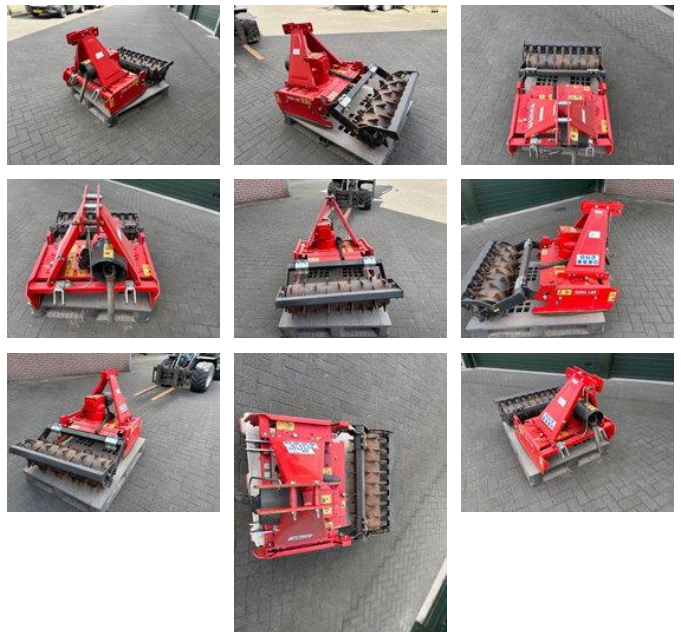

Kuhn Siri 90 en 110 rotor kopegg

General characteristics

Brand	Kuhn
Subcategory	Harrow
Condition	Used

Kuhn Siri 90 en 110 rotor kopegg

Accessories